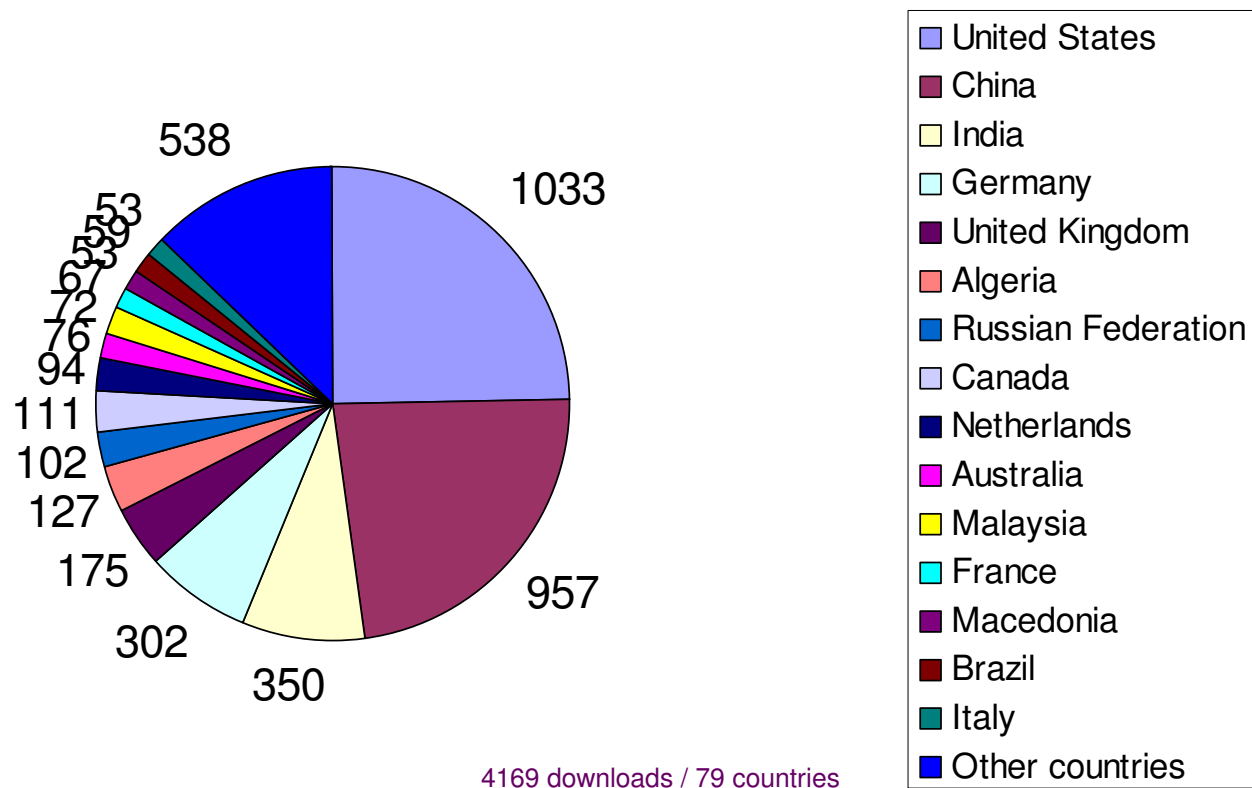

Aperi Downloads by Country

•64 Countries with 50 or less downloads: *Israel, Republic of Korea, Japan, Indonesia, Taiwan, Turkey, Austria, Switzerland, Ireland, Hungary, Australia, Belgium, Hong Kong, Mexico, Tunisia, Sweden, Thailand, South Africa, Norway, Spain, Bulgaria, Denmark, Greece, Lithuania, Poland, Finland, Ukraine, Romania, Ghana, Czech Republic, Venezuela, Philippines, Albania, Pakistan, Colombia, Portugal, Saudi Arabia, New Zealand, Sri Lanka, Singapore, Cyprus, Vietnam, Bangladesh, Peru, Morocco, Slovenia, Uruguay, Slovakia (Slovak Republic), Iceland, Argentina, Chile, Trinidad and Tobago, United Arab Emirates, Bermuda, Angola, Egypt, Bahrain, Paraguay, Senegal, Costa Rica, Kuwait, Kenya, Luxembourg, El Salvador*