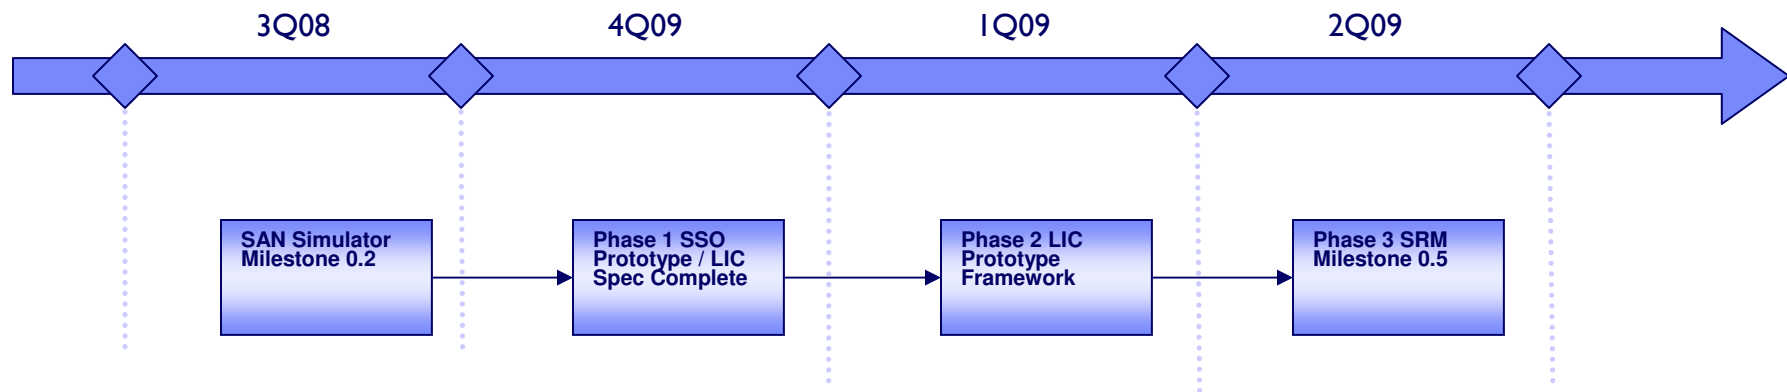

Aperi Community Call Development Status

Al Heitman
September 24, 2008

Aperi Timeline

Current Status

Status:

- Reminder – Aperi Development Meeting
 - Moving to every other Monday at noon Eastern / 9AM Pacific
 - All Aperi Dev subscribers invited to participate
- AI has taken over the Release Engineering Responsibilities from Todd
- SAN Simulator Version 0.2
 - Completed IDVT testing
 - Interim Build available for download on the Aperi downloads page
- Completed SSO prototype and sample STS client development
- Aperi Milestone 5 draft ID plan completed review

Next Steps:

- SAN Simulator Version 0.2
 - Eclipse IP full due diligence of SAN Simulator version 0.2
 - Committer vote on making the Milestone available for download
- Extend the SRM current launch capabilities with SSO
- ID plan Approval
- SMIS Spec. Change Request for LIC extensions
- Develop LIC Staged Delivery Plan