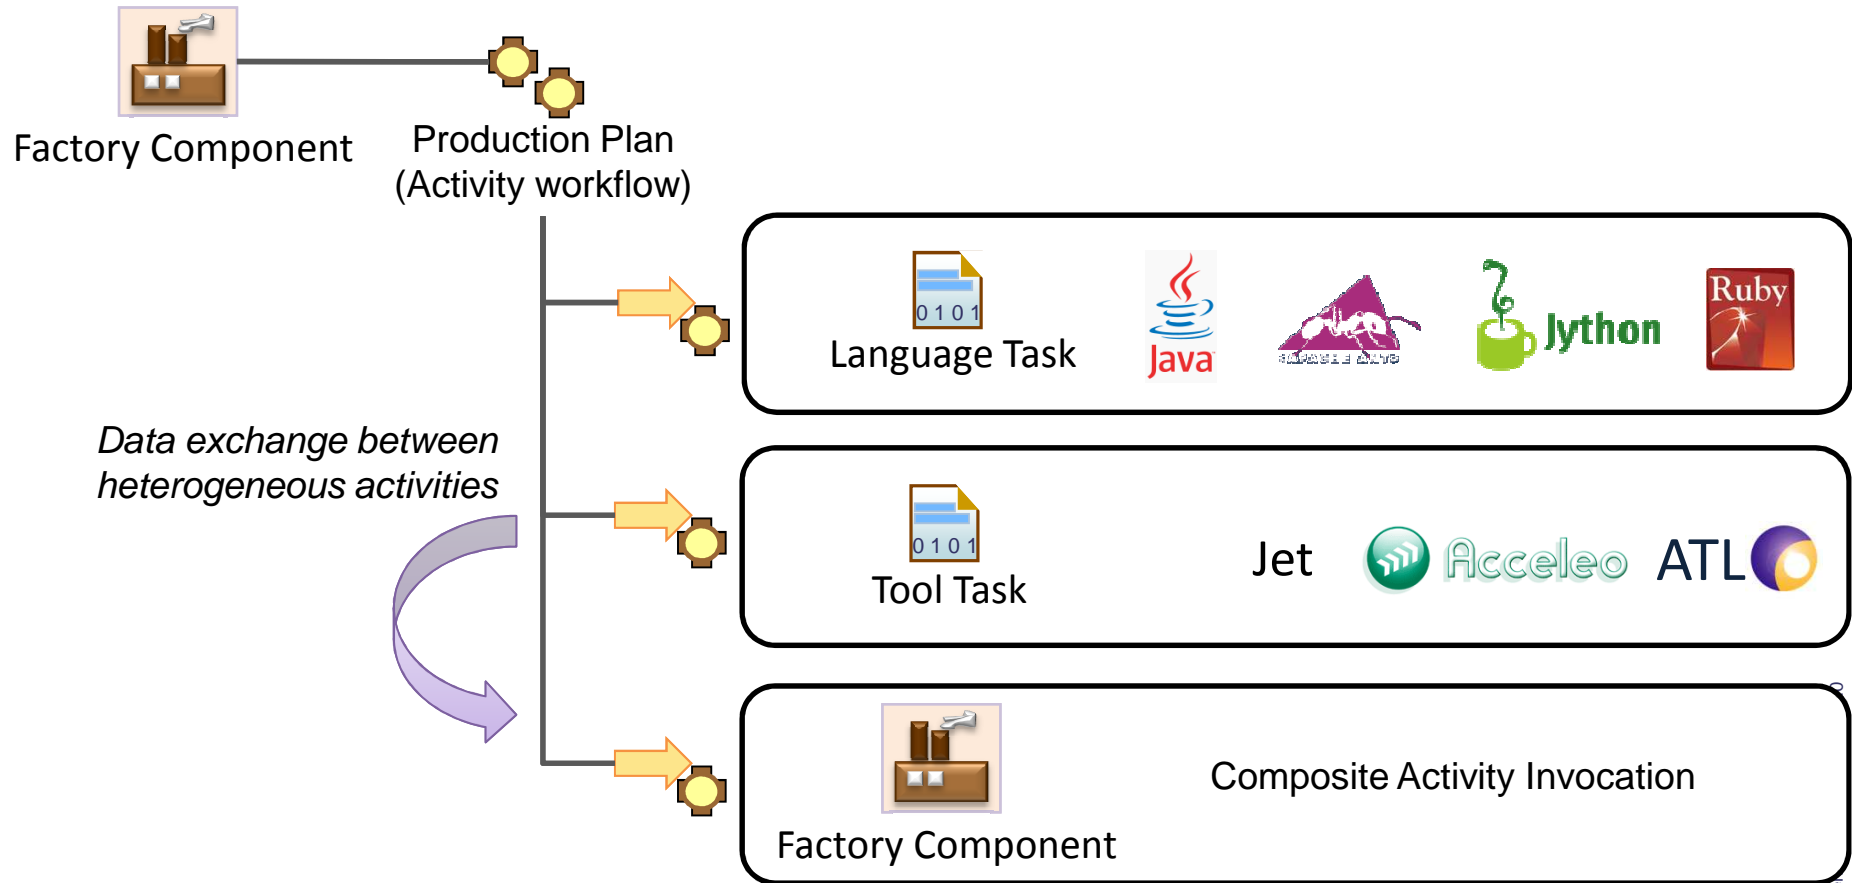

New

Build Metamodel extended with new features

4 Formalisms for Generation

Formalism #1

Factory Component

Formalism #2

Task

Modèle présenté

Languages

under eclipse Labs / EGF (due to IP)

New

Tools

Jet

Formalism #3

Generation Chain

Generation Chain

Definition of generation at a high level of description

Purpose: to easily define and maintain complex generations

Setting main features for each selected ecore models

A generation chain model is automatically created