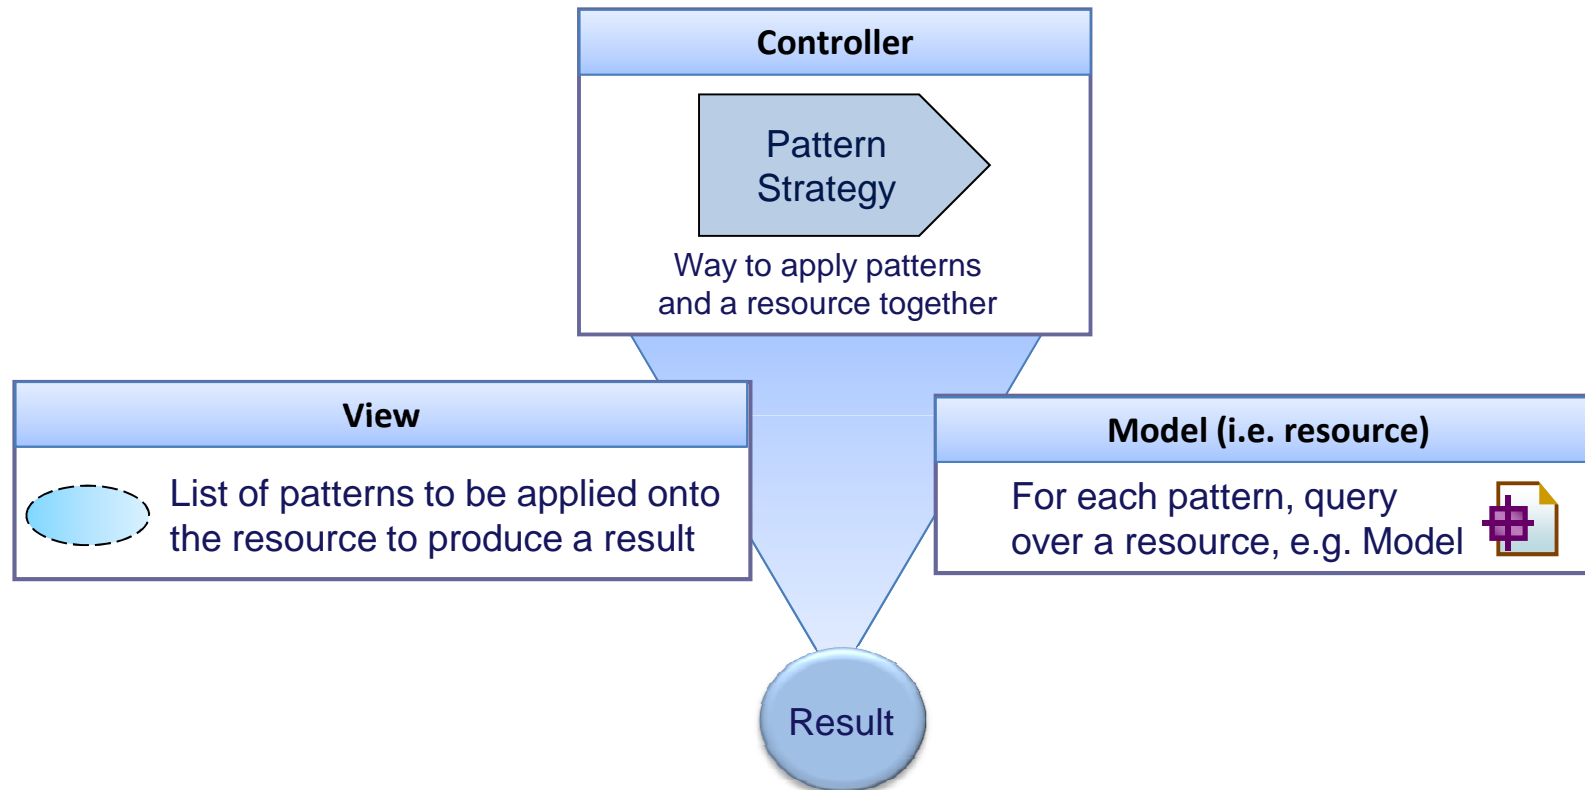

Definition of generation at a high level of description

Purpose: to easily define and maintain complex generations

Setting main features for each selected ecore models

A generation chain model is automatically created

Modèle presentation _epm version 1.0

Formalism #4

Pattern

Declarative formalism to process a resource
(e.g., model, file)

Implementation in different languages,
such as Jet for M2T or Java

Pattern

Model-to-Text