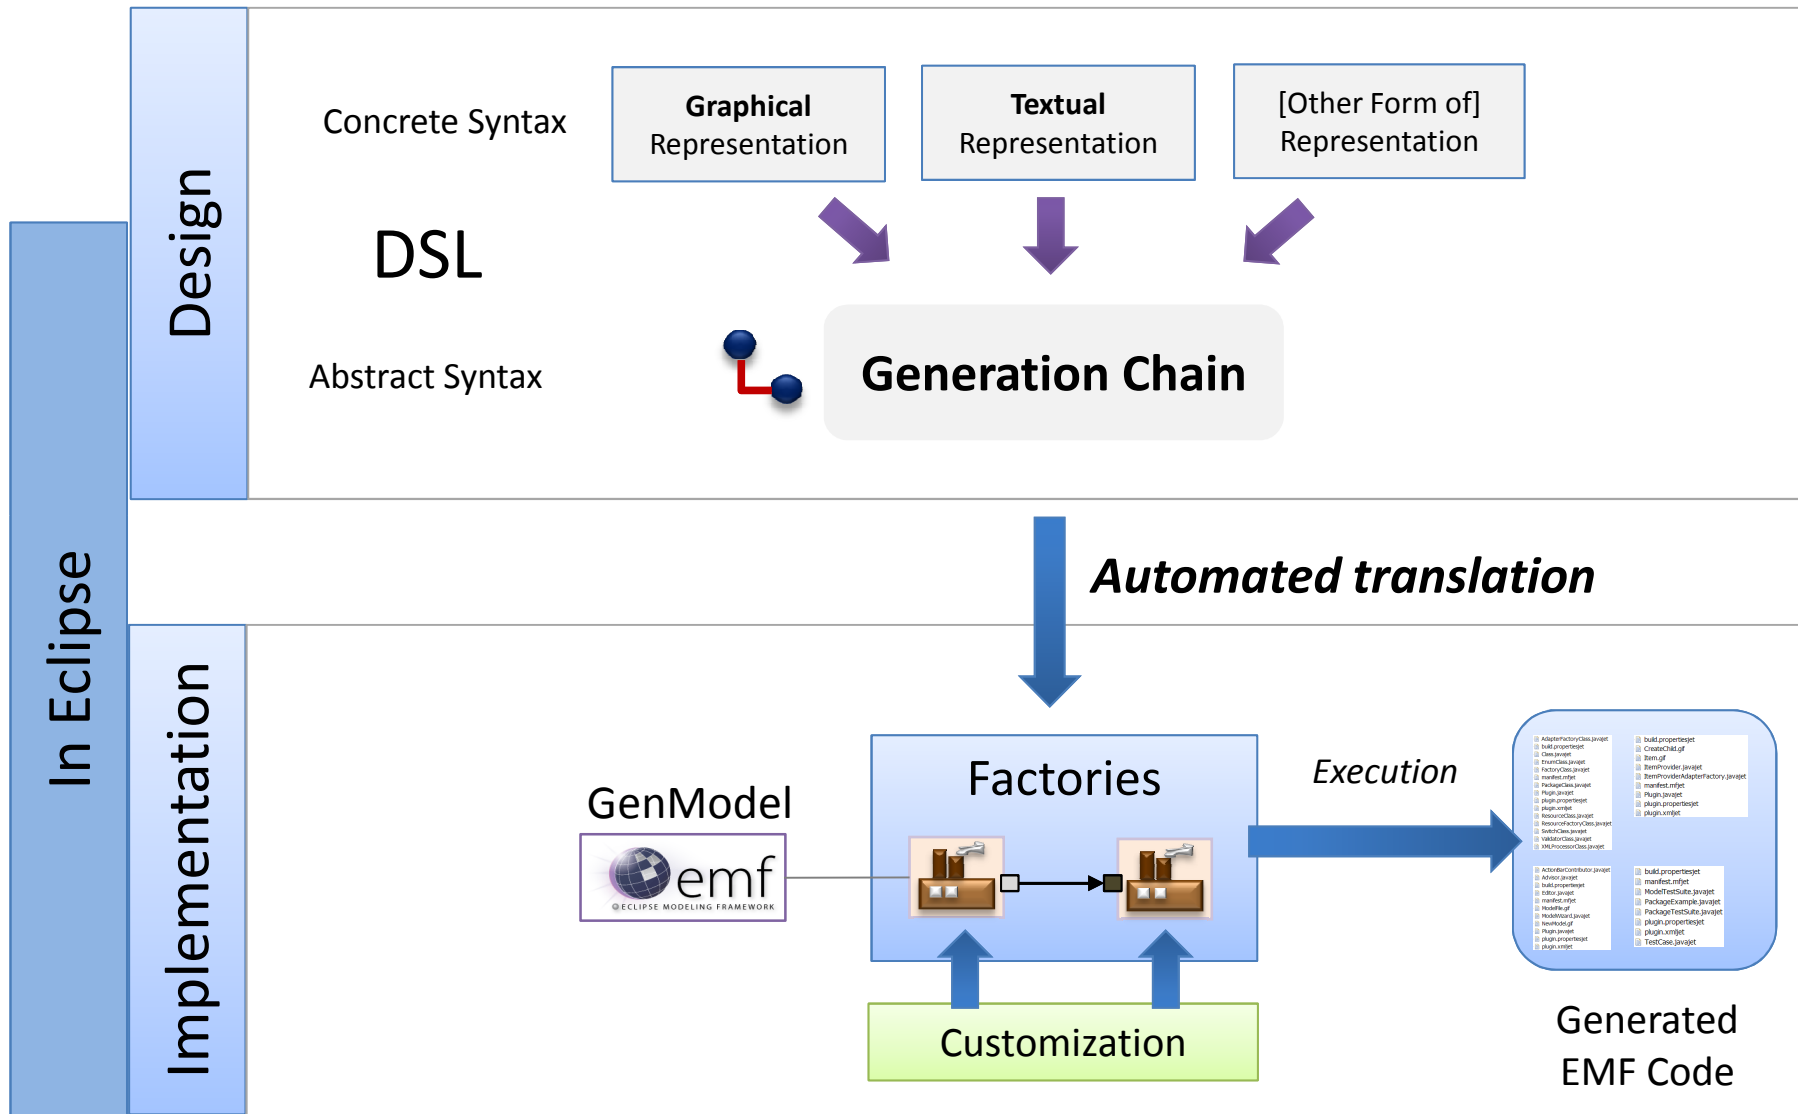

New

Build Metamodel extended with new features

4 Formalisms for Generation

Formalism #1

Factory Component

Formalism #2

Task

Modèle présenté

Languages

under eclipse Labs / EGF (due to IP)

New

Tools

Jet

Formalism #3

Generation Chain

Generation Chain

Definition of generation at a high level of description

Purpose: to easily define and maintain complex generations

Setting main features for each selected ecore models

A generation chain model is automatically created

Modèle presentation _epm version 1.0

Formalism #4

Pattern

Declarative formalism to process a resource
(e.g., model, file)

Implementation in different languages,
such as Jet for M2T or Java

Pattern

Model-to-Text