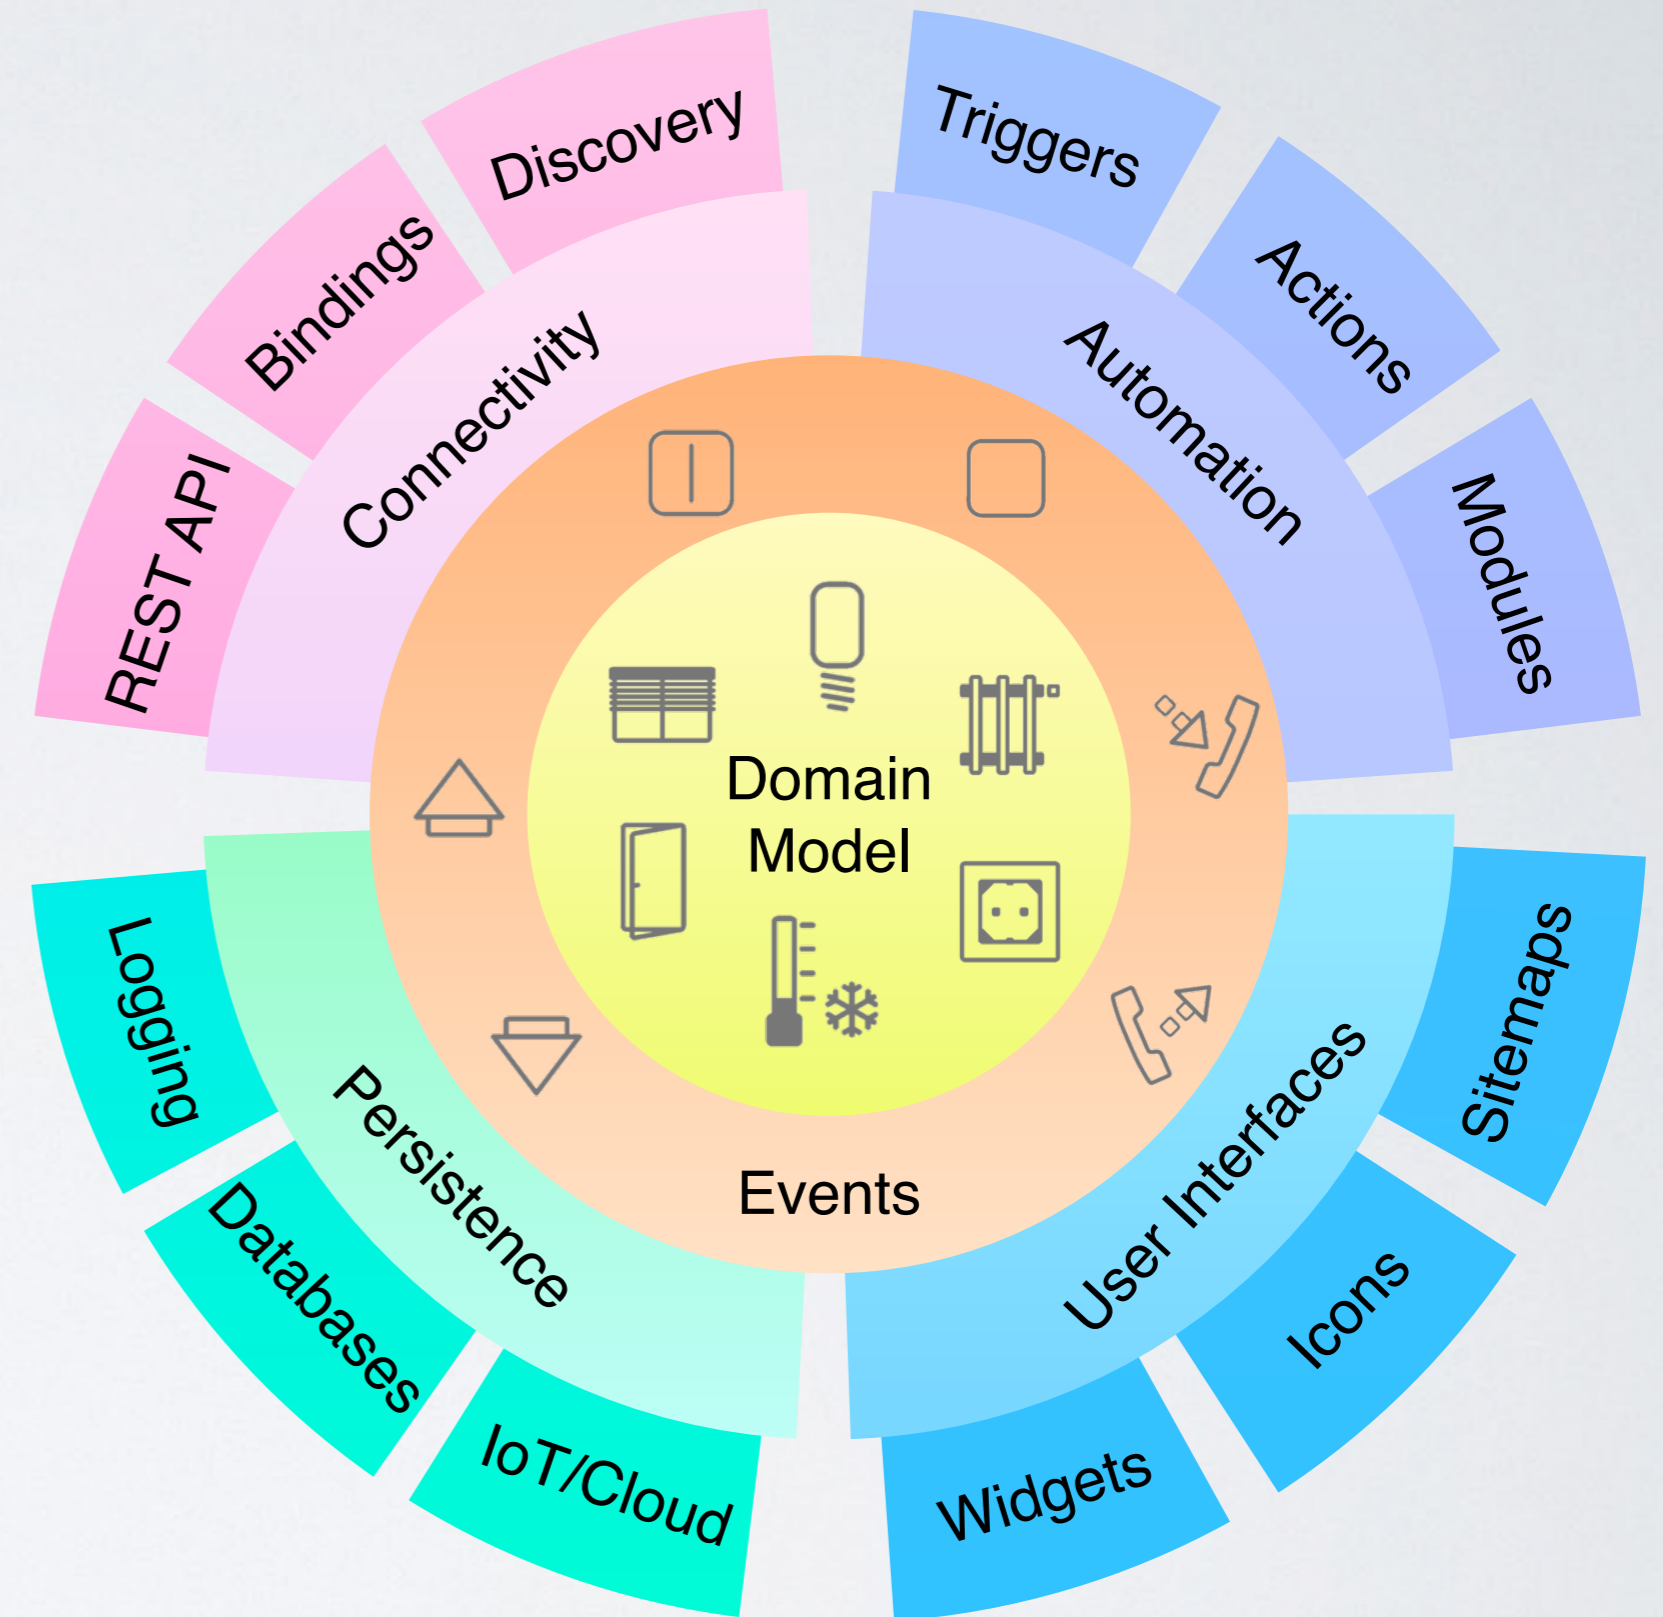

Project Update EclipseCon Europe 2014

Kai Kreuzer — Eclipse SmartHome Project Lead

Solutions based on ESH

Eclipse SmartHome

OSGi Container

JVM

OS

Statistics

50k LOC

52 Forks

17 Contributors

> 40.000 hits on Google

Jan 5, 2014 – Oct 24, 2014

Contributions to master, excluding merge commits

Contributions: **Commits** ▾

Eclipse SmartHome 0.8.0

Eclipse SmartHome 0.8.0

- + Extended REST API
- + Initial Admin/Control UI
- + minor Features
- + Bugfixes

Solutions based on ESH

Eclipse SmartHome

Kura

Paho

Californium

Moquette