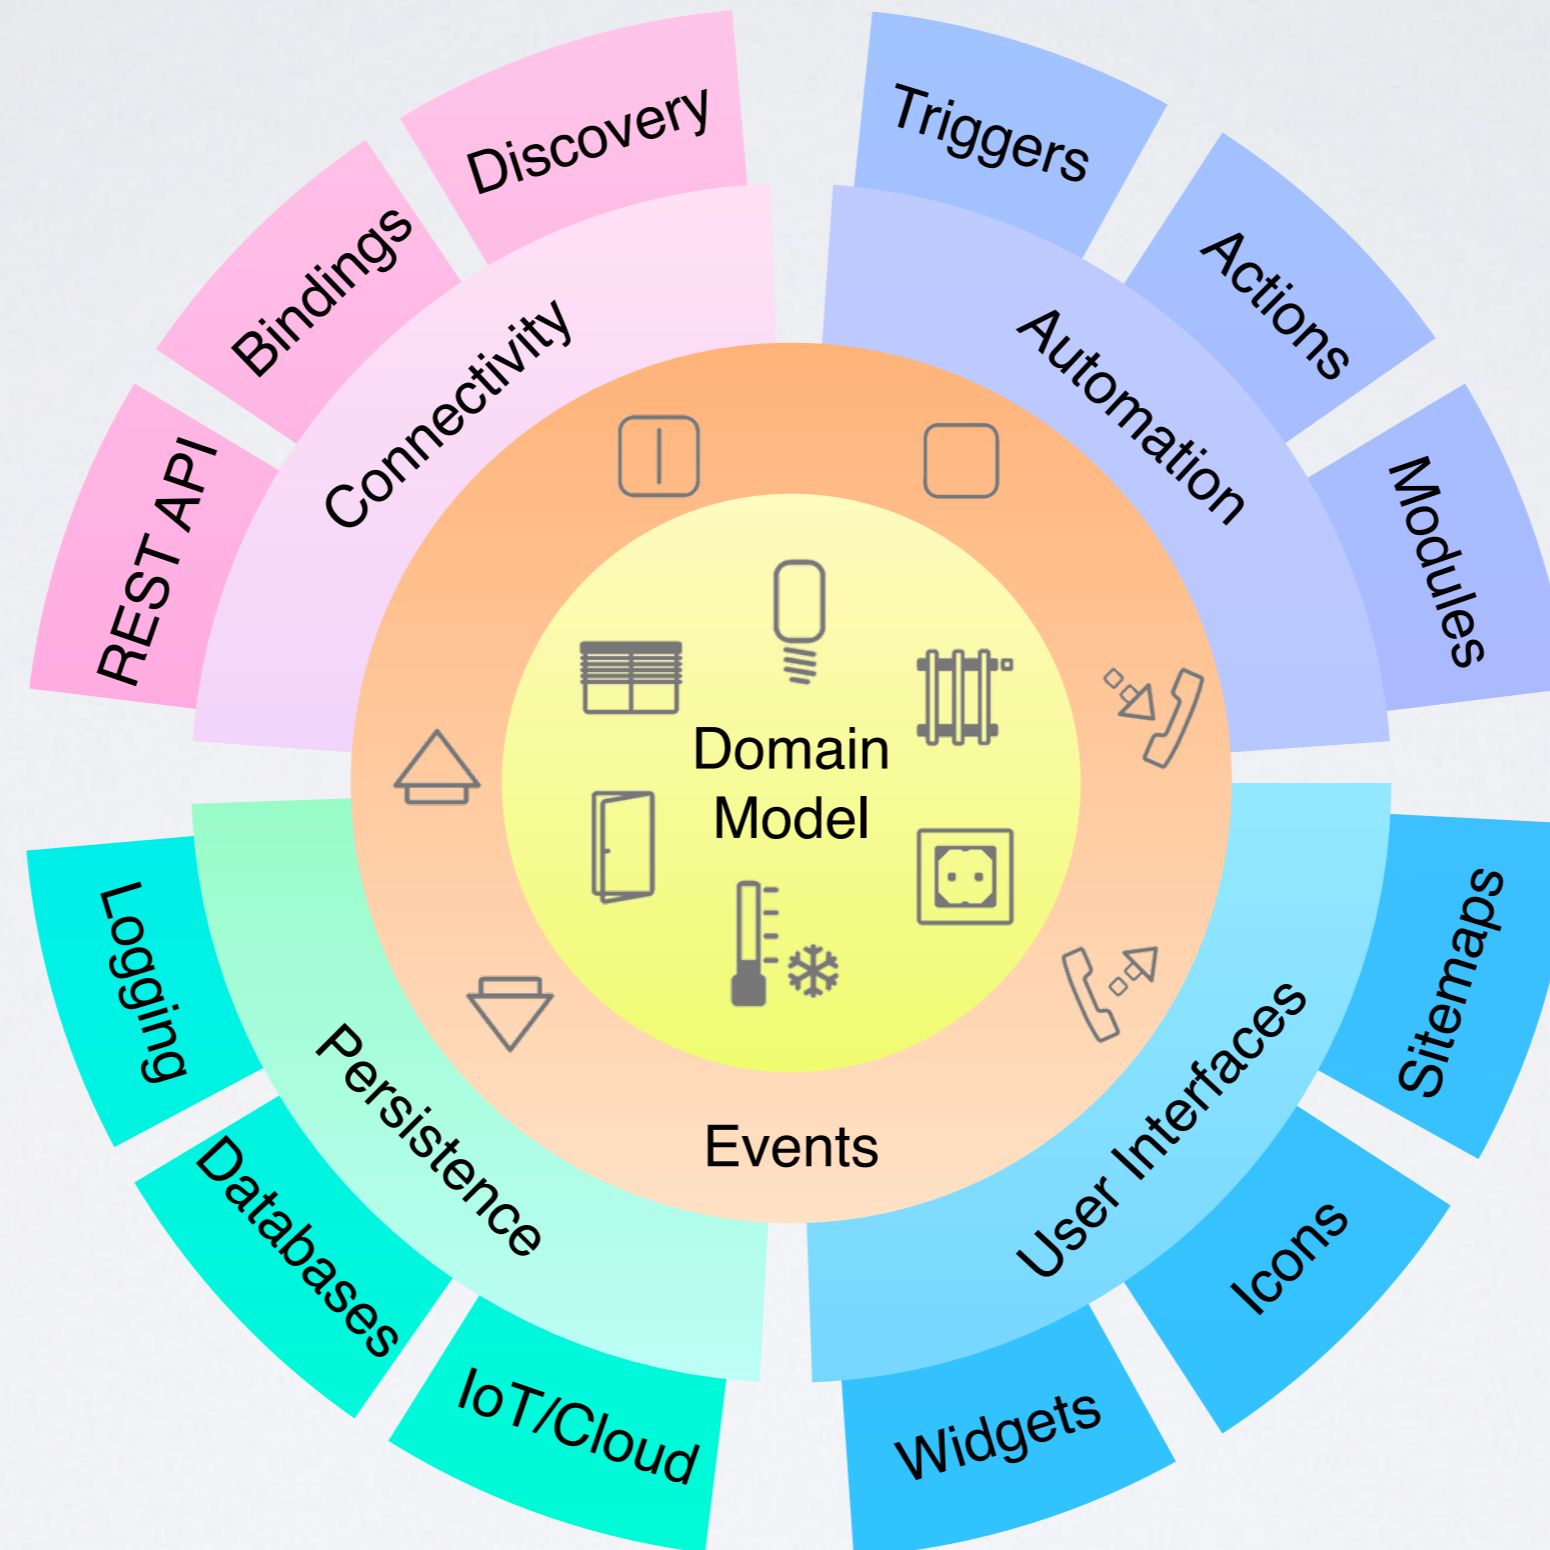

Project Update EclipseCon Europe 2014

Kai Kreuzer — Eclipse SmartHome Project Lead

Solutions based on ESH

Eclipse SmartHome

OSGi Container

JVM

OS

Statistics

50k LOC

52 Forks

17 Contributors

> 40.000 hits on Google

Jan 5, 2014 – Oct 24, 2014

Contributions to master, excluding merge commits

Contributions: **Commits** ▾

Eclipse SmartHome 0.8.0

Eclipse SmartHome 0.8.0

- + Extended REST API
- + Initial Admin/Control UI
- + minor Features
- + Bugfixes

Solutions based on ESH

Eclipse SmartHome

Kura

Paho

Californium

Moquette