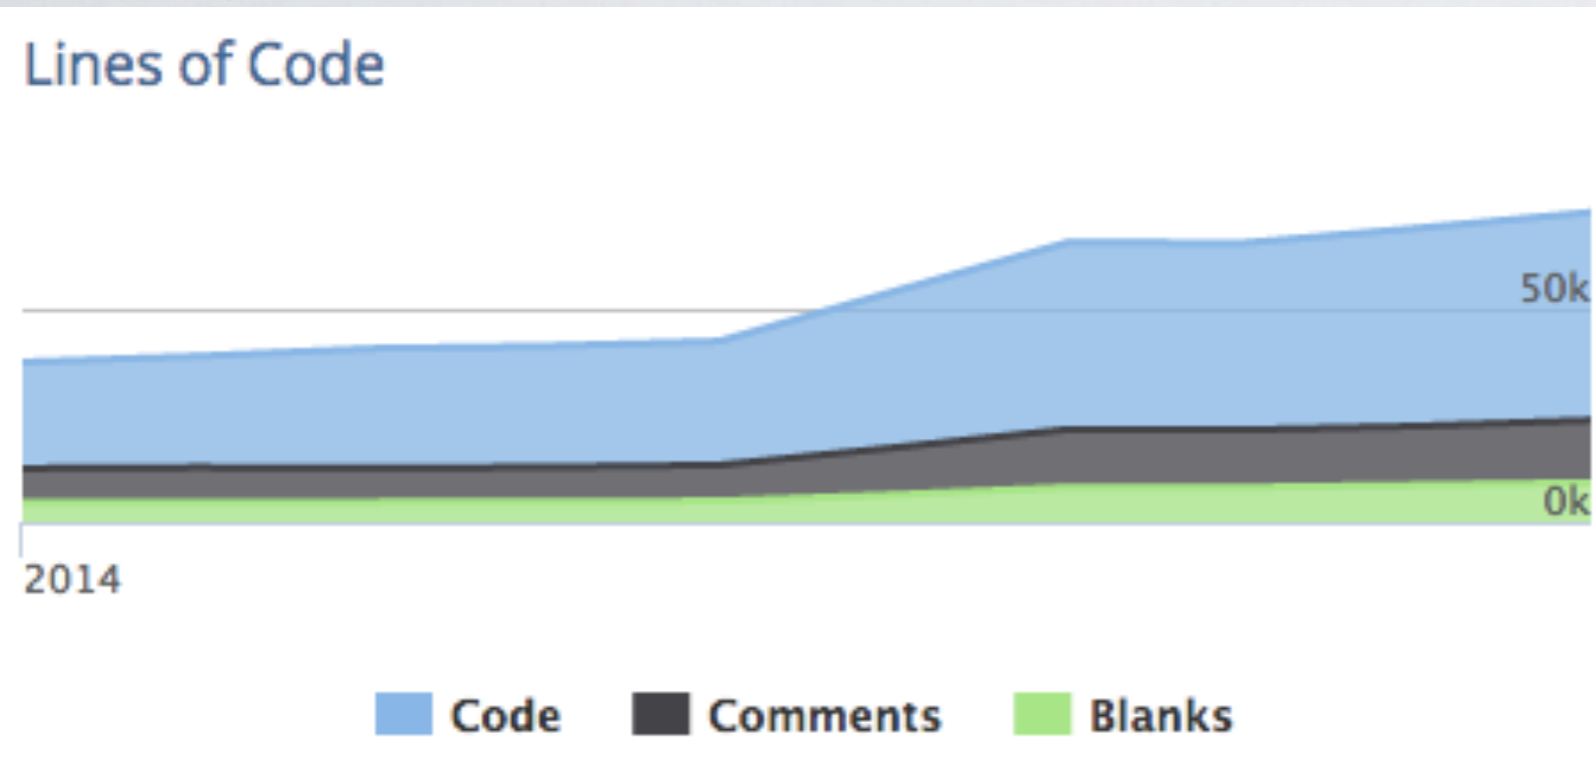

Project Update EclipseCon Europe 2014

Kai Kreuzer — Eclipse SmartHome Project Lead

Solutions based on ESH

Eclipse SmartHome

OSGi Container

JVM

OS

Statistics

50k LOC

52 Forks

17 Contributors

> 40.000 hits on Google

Jan 5, 2014 – Oct 24, 2014

Contributions to master, excluding merge commits

Contributions: **Commits** ▾

Eclipse SmartHome 0.8.0